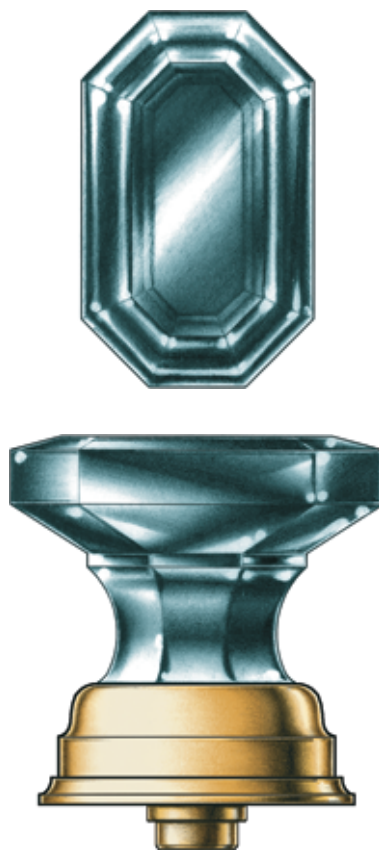

*Crystal Thumbturn and Rose*

*Key Escutcheon  
with Crystal Cover*

*Crystal Shutter Knob  
Shown without Rose*

*1 1/2" Crystal Cabinet Knob*

*2" Crystal Knob*

# E. R. BUTLER & Co.

*"GK" Design Series  
E. & G.W. Robinson Crystal Collection*

Available in Clear and Etched Crystal. Also Available in Custom Colors by Special Order.  
Available in 2 1/2 x 1 5/8" (L) or 2 x 1 1/4" (M) Dimensions for Doors.  
Also Available in 1 1/2 x 3/4" (S) Dimensions for Cabinets and Fine Furniture.  
Solid Turned Brass Shank and Rose.  
Standard, Custom Plated and Patinated Finishes Available.