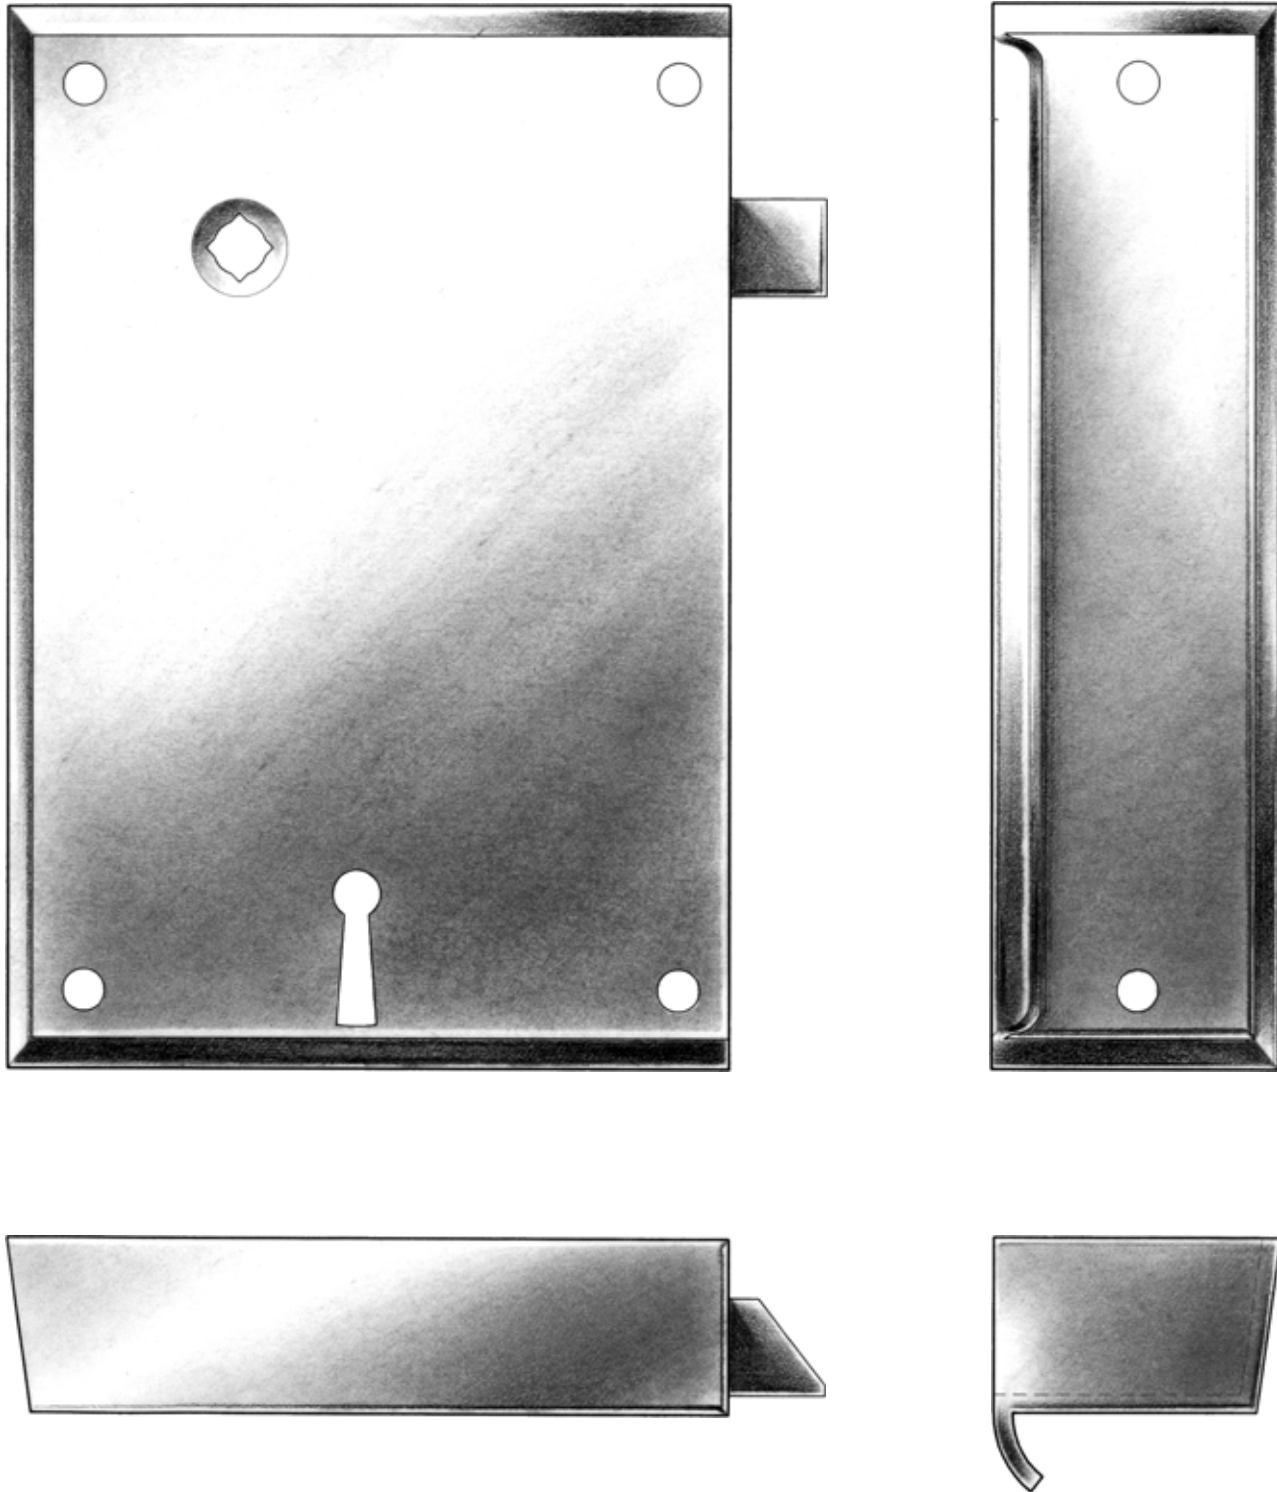

E. R. BUTLER & CO.

Ö

E. R. BUTLER & CO.

*Traditional Upright Rim Cylinder Lock*

For Narrow Stile Doors. Packed with Rim Strike and Polished White Bronze Key.

5¾ × 3⅞ × 1 inches. Specify Hand (Left Hand Shown).

Regularly Furnished with No. 12 -2½" OHWS.

Solid Machined Steel, Brass, Real Bronze or White Bronze. Steel Latch and Deadbolt.

Full Size Keepers and Box Strikes Available Upon Request.

Standard, Custom Plated and Patinated Finishes Available.