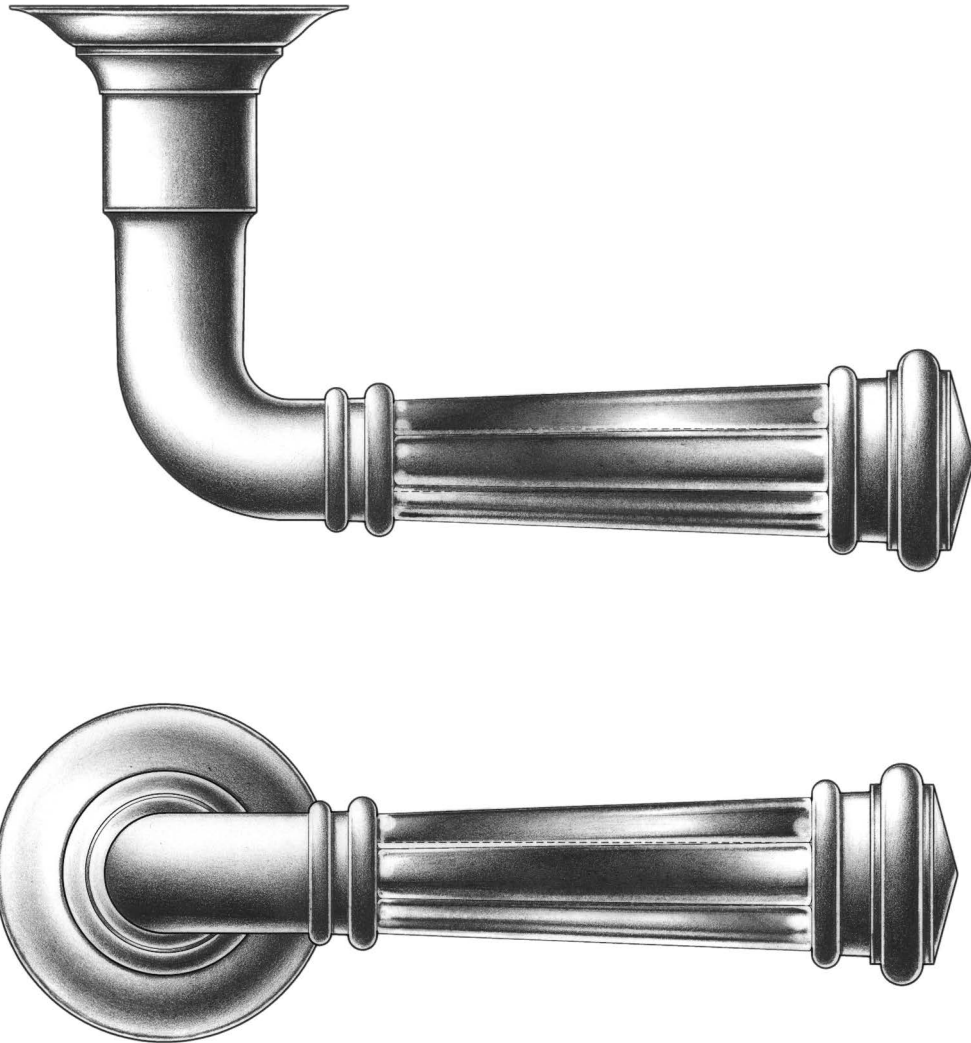

E. R. BUTLER & CO.

PREMIUM GRADE

ER "Empire" Series Lever Handles and Roses  
*With Octagonal Hand-Carved Rock Crystal Central Grip*

Available in 5" (XL), 4 ½" (L), and 4" (M) for Doors. (Size M Shown).

Also Available in 3 ½" (S) and 3" (XS) for Screen Doors and Windows.

Universal Handing.

Solid Turned Brass Lever and Rose.

Standard, Custom Plated and Patinated Finishes Available.

*Full Scale*

FINE ARCHITECTURAL, BUILDERS' AND CABINETMAKERS' HARDWARE