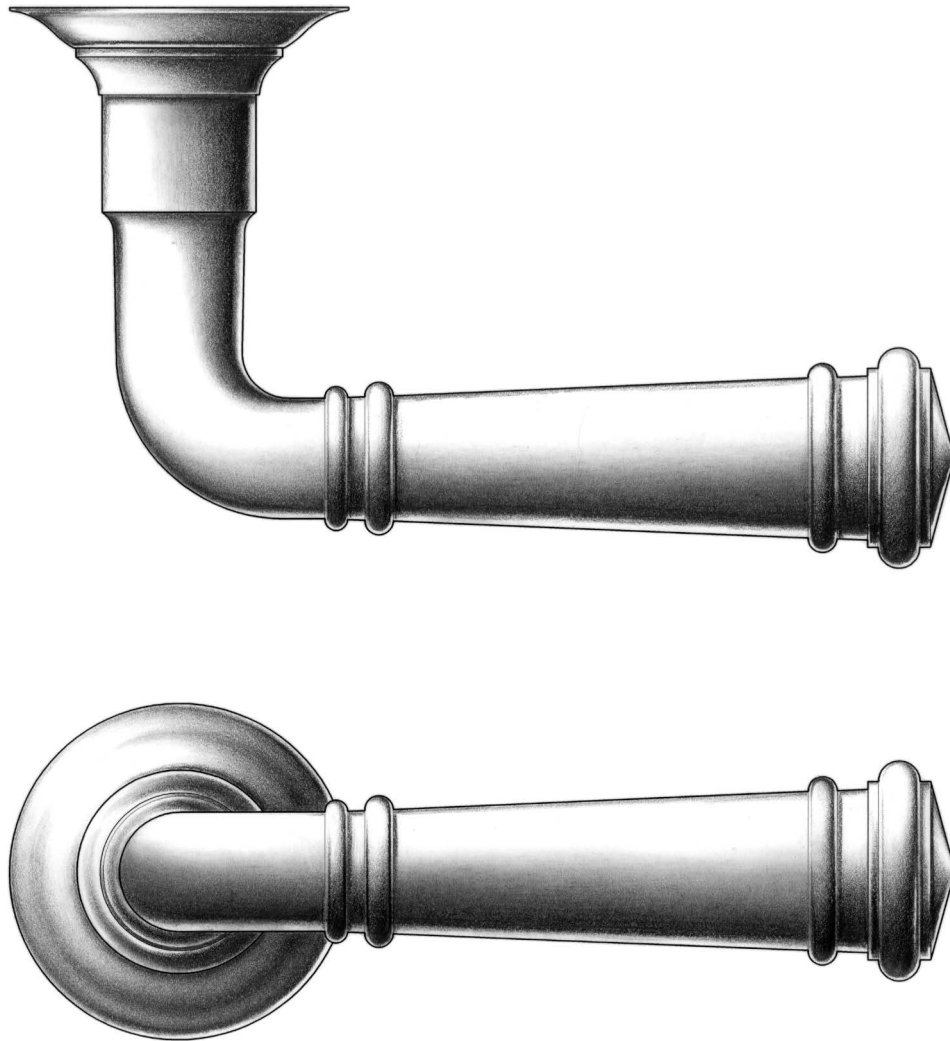

E. R. BUTLER & CO.

PREMIUM GRADE

ER "Empire" Series Lever Handles and Roses

E.R. Butler & Co. Collection

Available in 5" (XL), 4 1/2" (L), and 4" (M) for Doors. (Size M Shown).

Also Available in 3 1/2" (S) and 3" (XS) for Screen Doors and Windows.

Universal Handing.

Solid Turned Brass Lever and Rose.

Standard, Custom Plated and Patinated Finishes Available.

Full Scale

FINE ARCHITECTURAL, BUILDERS' AND CABINETMAKERS' HARDWARE