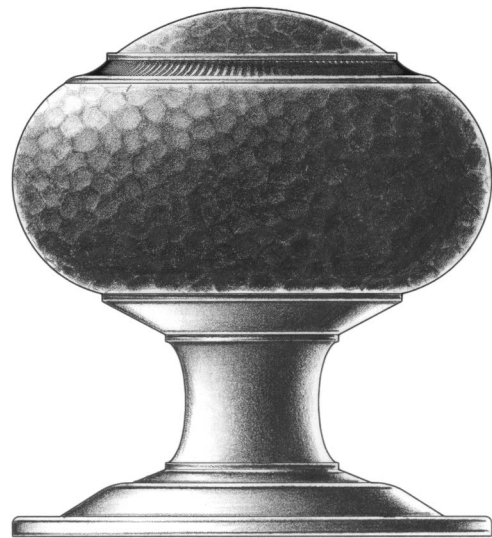

E. R. BUTLER & CO.

*Plain*

*Hand Hammered*

PREMIUM GRADE

## Traditional KY Series Door Knobs and Roses

*W.C. Vaughan Co. Collection*

Available in  $2\frac{3}{4}$ ,  $2\frac{1}{2}$ ,  $2\frac{1}{4}$ , 2, and  $1\frac{3}{4}$  inch Diameters for Doors ( $2\frac{1}{2}$  in. Shown).  
Available in 3 inch Diameters for Use as Center Knobs.  
Also Available in  $1\frac{1}{2}$ ,  $1\frac{1}{4}$ , 1,  $\frac{3}{4}$  and  $\frac{1}{2}$  inch Diameters for Cabinets and Fine Furniture.

Solid Turned Brass Knob and Rose.  
Standard, Custom Plated and Patinated Finishes Available.

*Full Scale*

FINE ARCHITECTURAL, BUILDERS' AND CABINETMAKERS' HARDWARE