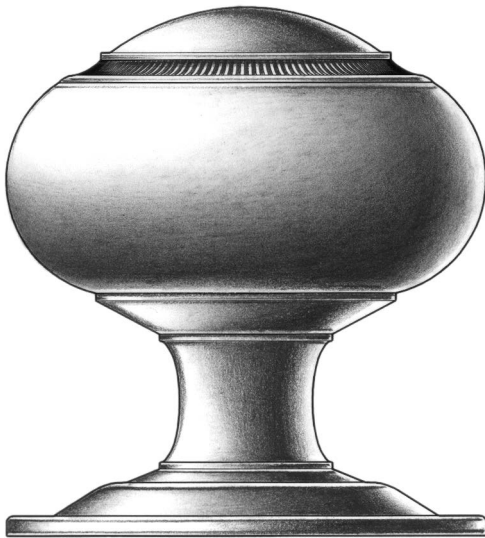

E. R. BUTLER & CO.

*Plain*

*Hand Hammered*

PREMIUM GRADE

## Traditional KY Series Door Knobs and Roses

*W.C. Vaughan Co. Collection*

Available in  $2\frac{3}{4}$ ,  $2\frac{1}{2}$ ,  $2\frac{1}{4}$ , 2, and  $1\frac{3}{4}$  inch Diameters for Doors ( $2\frac{1}{2}$  in. Shown).  
Available in 3 inch Diameters for Use as Center Knobs.  
Also Available in  $1\frac{1}{2}$ ,  $1\frac{1}{4}$ , 1,  $\frac{3}{4}$  and  $\frac{1}{2}$  inch Diameters for Cabinets and Fine Furniture.