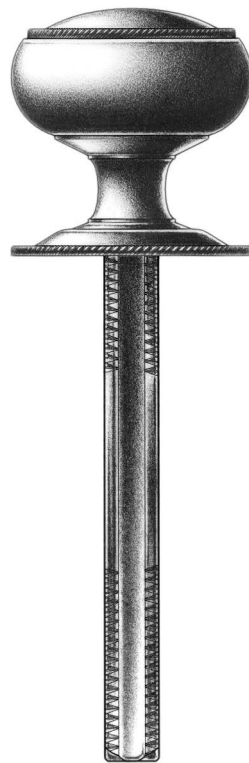

E. R. BUTLER & CO.

fig. nb

fig. kb

fig. nk

PREMIUM GRADE

Traditional Closet Turns and Roses

W.C. Vaughan Co. Collection

Available in 1¼ and 1½ inch Diameters for Interior Closet Doors.

Standard with ⅜-20 × 4" Spindle.

Regularly Furnished with Two No. 4 × ½" OHWS.

Solid Turned Brass Knob and Rose.

Standard, Custom Plated and Patinated Finishes Available.

Full Scale

FINE ARCHITECTURAL, BUILDERS' AND CABINETMAKERS' HARDWARE