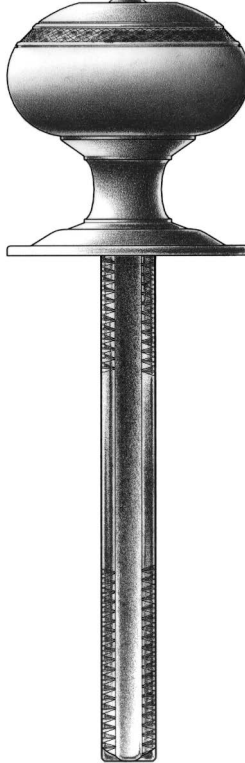

E. R. BUTLER & CO.

fig. nb

fig. kb

fig. nk

PREMIUM GRADE

Traditional Closet Turns and Roses

W.C. Vaughan Co. Collection

Available in 1¼ and 1½ inch Diameters for Interior Closet Doors.

Standard with ⅜-20 × 4" Spindle.

Regularly Furnished with Two No. 4 × ½" OHWS.

Solid Turned Brass Knob and Rose.

Standard, Custom Plated and Patinated Finishes Available.

Full Scale

FINE ARCHITECTURAL, BUILDERS' AND CABINETMAKERS' HARDWARE