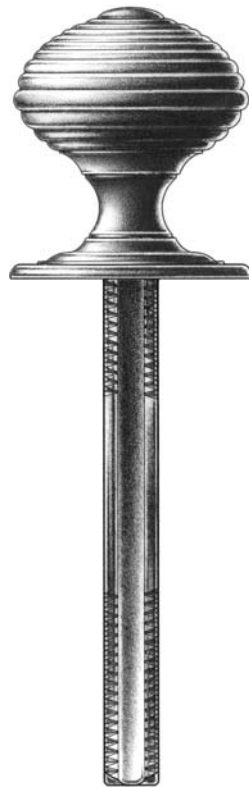

E. R. BUTLER & CO.

fig. eg

fig. og

fig. en

PREMIUM GRADE

Traditional Closet Turns and Roses

W.C. Vaughan Company Collection

Available in 1 1/4 and 1 1/2 inch Diameters for Interior Closet Doors.

Standard with 3/8-20 x 4" Spindle.

Regularly Furnished with Two No. 4 x 1/2" OHWS.

Solid Turned Brass Knob and Rose.

Standard, Custom Plated and Patinated Finishes Available.

Full Scale

FINE ARCHITECTURAL, BUILDERS' AND CABINETMAKERS' HARDWARE