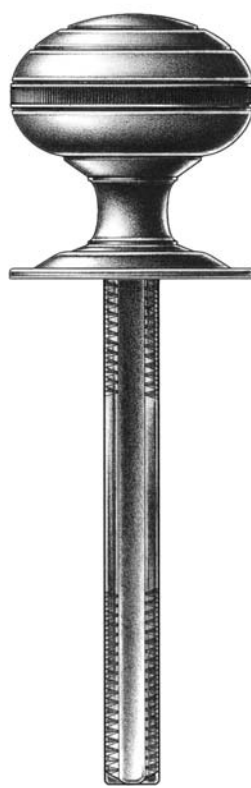

E. R. BUTLER & CO.

fig. ky

fig. lk

fig. dk

PREMIUM GRADE

Traditional Closet Turns and Roses

W.C. Vaughan Company Collection

Available in 1 ¼ and 1 ½ inch Diameters for Interior Closet Doors.

Standard with ¾-20 × 4" Spindle.

Regularly Furnished with Two No. 4 × ½" OHWS.

Solid Turned Brass Knob and Rose.

Standard, Custom Plated and Patinated Finishes Available.

Full Scale

FINE ARCHITECTURAL, BUILDERS' AND CABINETMAKERS' HARDWARE