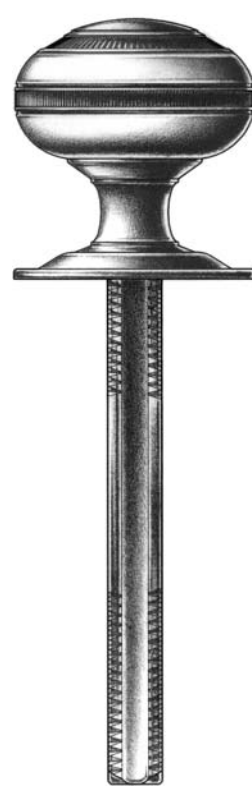

E. R. BUTLER & CO.

fig. ky

fig. lk

fig. dk

PREMIUM GRADE

Traditional Closet Turns and Roses

W.C. Vaughan Company Collection

Available in 1 ¼ and 1 ½ inch Diameters for Interior Closet Doors.

Standard with ¾-20 × 4" Spindle.

Regularly Furnished with Two No. 4 × ½" OHWS.

Solid Turned Brass Knob and Rose.

Standard, Custom Plated and Patinated Finishes Available.

Full Scale

FINE ARCHITECTURAL, BUILDERS' AND CABINETMAKERS' HARDWARE