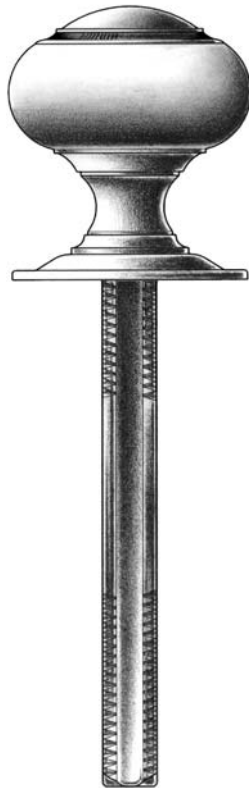

E. R. BUTLER & CO.

fig. ky

fig. lk

fig. dk

PREMIUM GRADE

Traditional Closet Turns and Roses

W.C. Vaughan Company Collection

Available in 1 ¼ and 1 ½ inch Diameters for Interior Closet Doors.

Standard with ¾-20 × 4" Spindle.

Regularly Furnished with Two No. 4 × ½" OHWS.

Solid Turned Brass Knob and Rose.

Standard, Custom Plated and Patinated Finishes Available.

Full Scale

FINE ARCHITECTURAL, BUILDERS' AND CABINETMAKERS' HARDWARE