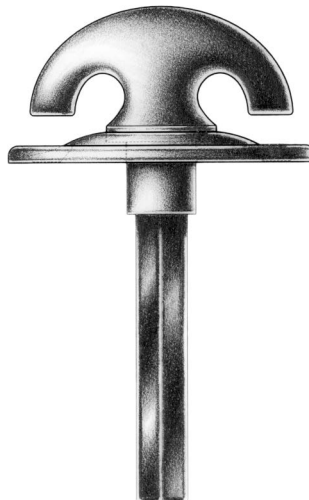

E. R. BUTLER & CO.

fig. oval

fig. crescent

fig. bow

PREMIUM GRADE

Traditional Thumb Turns with Ridged Oval Roses
W.C. Vaughan Co. Collection

For Use on Privacy and Patio Doors.
Standard with $\frac{3}{16}$ inch Spindle on the Diagonal.
Regularly Furnished with Two No. 4 $\times \frac{1}{2}$ " OHWS.
Solid Cast Brass Knob and Rose.
Standard, Custom Plated and Patinated Finishes Available.

Full Scale

FINE ARCHITECTURAL, BUILDERS' AND CABINETMAKERS' HARDWARE