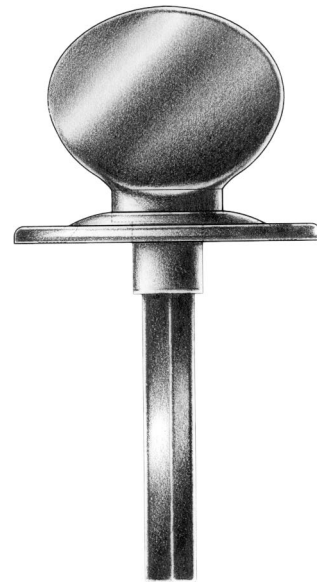

E. R. BUTLER & CO.

fig. oval

fig. crescent

fig. bow

PREMIUM GRADE

Traditional Thumb Turns with Ridged Oval Roses
W.C. Vaughan Co. Collection

For Use on Privacy and Patio Doors.
Standard with $\frac{3}{16}$ inch Spindle on the Diagonal.
Regularly Furnished with Two No. 4 $\times \frac{1}{2}$ " OHWS.
Solid Cast Brass Knob and Rose.
Standard, Custom Plated and Patinated Finishes Available.

Full Scale

FINE ARCHITECTURAL, BUILDERS' AND CABINETMAKERS' HARDWARE