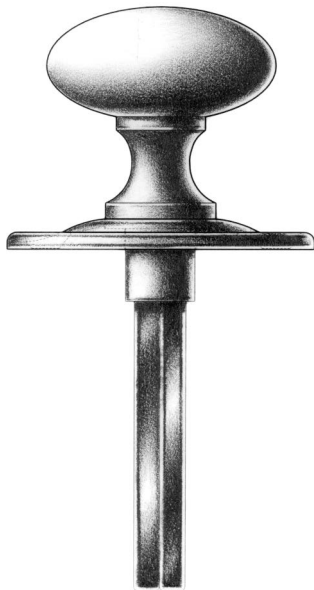

E. R. BUTLER & CO.

fig. oval

fig. crescent

fig. bow

PREMIUM GRADE

Traditional Thumb Turns with Ridged Oval Roses
W.C. Vaughan Co. Collection

For Use on Privacy and Patio Doors.
Standard with $\frac{3}{16}$ inch Spindle on the Diagonal.
Regularly Furnished with Two No. 4 $\times \frac{1}{2}$ " OHWS.
Solid Cast Brass Knob and Rose.
Standard, Custom Plated and Patinated Finishes Available.

Full Scale

FINE ARCHITECTURAL, BUILDERS' AND CABINETMAKERS' HARDWARE