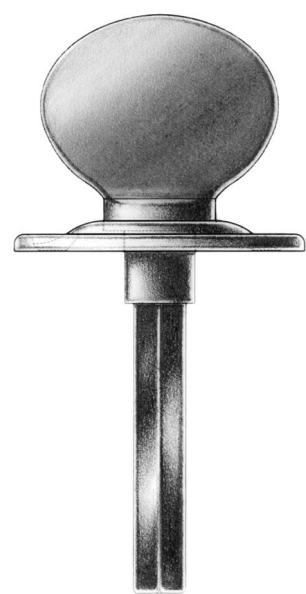

E. R. BUTLER & CO.

fig. oval

fig. crescent

fig. bow

PREMIUM GRADE

Traditional Thumb Turns with Ridged Roses

W.C. Vaughan Co. Collection

For Use on Privacy and Patio Doors.
Standard with $\frac{3}{16}$ inch Spindle on the Diagonal.
Regularly Furnished with Two No. 4 $\times \frac{1}{2}$ " OHWS.
Solid Cast Brass Knob and Rose.
Standard, Custom Plated and Patinated Finishes Available.

Full Scale

FINE ARCHITECTURAL, BUILDERS' AND CABINETMAKERS' HARDWARE