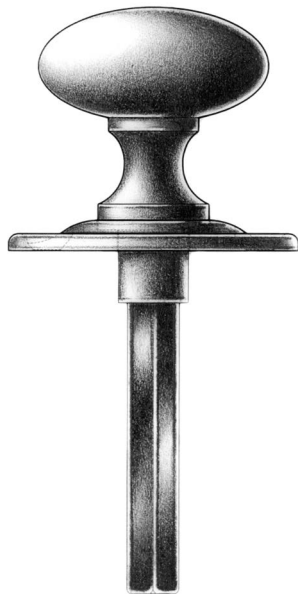

E. R. BUTLER & CO.

fig. oval

fig. crescent

fig. bow

PREMIUM GRADE

Traditional Thumb Turns with Ridged Roses

W.C. Vaughan Co. Collection

For Use on Privacy and Patio Doors.
Standard with $\frac{3}{16}$ inch Spindle on the Diagonal.
Regularly Furnished with Two No. 4 $\times \frac{1}{2}$ " OHWS.
Solid Cast Brass Knob and Rose.
Standard, Custom Plated and Patinated Finishes Available.

Full Scale

FINE ARCHITECTURAL, BUILDERS' AND CABINETMAKERS' HARDWARE