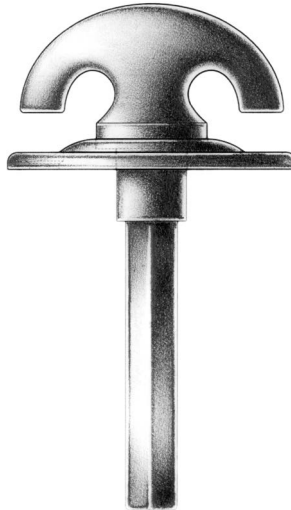

E. R. BUTLER & CO.

fig. oval

fig. crescent

fig. bow

PREMIUM GRADE

Traditional Thumb Turns with Ridged Roses

W.C. Vaughan Co. Collection

For Use on Privacy and Patio Doors.
Standard with $\frac{3}{16}$ inch Spindle on the Diagonal.
Regularly Furnished with Two No. 4 $\times \frac{1}{2}$ " OHWS.
Solid Cast Brass Knob and Rose.
Standard, Custom Plated and Patinated Finishes Available.

Full Scale

FINE ARCHITECTURAL, BUILDERS' AND CABINETMAKERS' HARDWARE