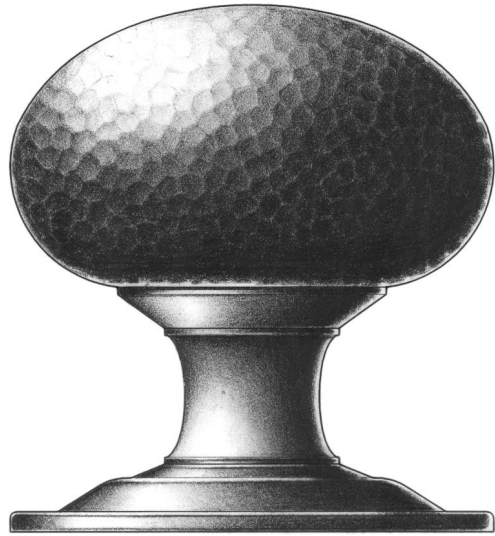

E. R. BUTLER & CO.

Plain

Hand Hammered

PREMIUM GRADE

Traditional VC Series Door Knobs and Roses

W.C. Vaughan Co. Collection

Available in $2\frac{3}{4}$, $2\frac{1}{2}$, $2\frac{1}{4}$, 2, and $1\frac{3}{4}$ inch Diameters for Doors ($2\frac{1}{2}$ in. Shown).
Available in 3 inch Diameters for Use as Center Knobs.
Also Available in $1\frac{1}{2}$, $1\frac{1}{4}$, $1\frac{3}{4}$ and $\frac{1}{2}$ inch Diameters for Cabinets and Fine Furniture.
Solid Turned Brass Knob and Rose.
Standard, Custom Plated and Patinated Finishes Available.

Full Scale

FINE ARCHITECTURAL, BUILDERS' AND CABINETMAKERS' HARDWARE