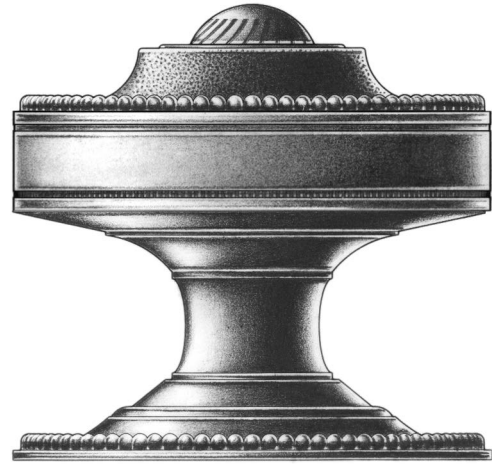

E. R. BUTLER & CO.

*Plain*

*Hand Hammered*

PREMIUM GRADE

## Traditional VF Series Door Knobs and Roses

*W.C. Vaughan Co. Collection*

Available in  $2\frac{3}{4}$ ,  $2\frac{1}{2}$ ,  $2\frac{1}{4}$ , 2, and  $1\frac{3}{4}$  inch Diameters for Doors ( $2\frac{1}{2}$  in. Shown).  
Available in 3 inch Diameters for Use as Center Knobs.  
Also Available in  $1\frac{1}{2}$ ,  $1\frac{1}{4}$ , 1,  $\frac{3}{4}$  and  $\frac{1}{2}$  inch Diameters for Cabinets and Fine Furniture.  
Solid Turned Brass Knob and Rose.  
Standard, Custom Plated and Patinated Finishes Available.