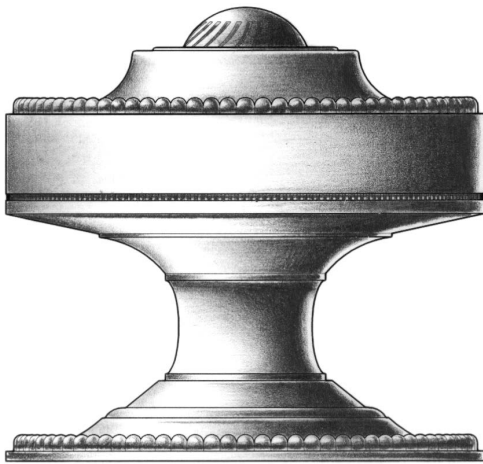

E. R. BUTLER & CO.

*Plain*

*Hand Hammered*

PREMIUM GRADE

## Traditional VF Series Door Knobs and Roses

*W.C. Vaughan Co. Collection*

Available in  $2\frac{3}{4}$ ,  $2\frac{1}{2}$ ,  $2\frac{1}{4}$ , 2, and  $1\frac{3}{4}$  inch Diameters for Doors ( $2\frac{1}{2}$  in. Shown).  
Available in 3 inch Diameters for Use as Center Knobs.  
Also Available in  $1\frac{1}{2}$ ,  $1\frac{1}{4}$ , 1,  $\frac{3}{4}$  and  $\frac{1}{2}$  inch Diameters for Cabinets and Fine Furniture.  
Solid Turned Brass Knob and Rose.  
Standard, Custom Plated and Patinated Finishes Available.